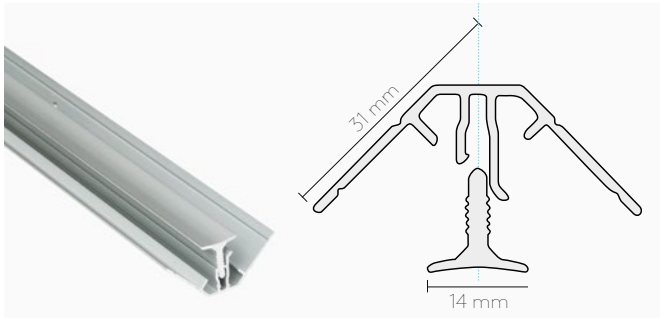

2-part internal corner profile

☐ 2PTALUM-INT ☒ 2PTALUM-INT-BL