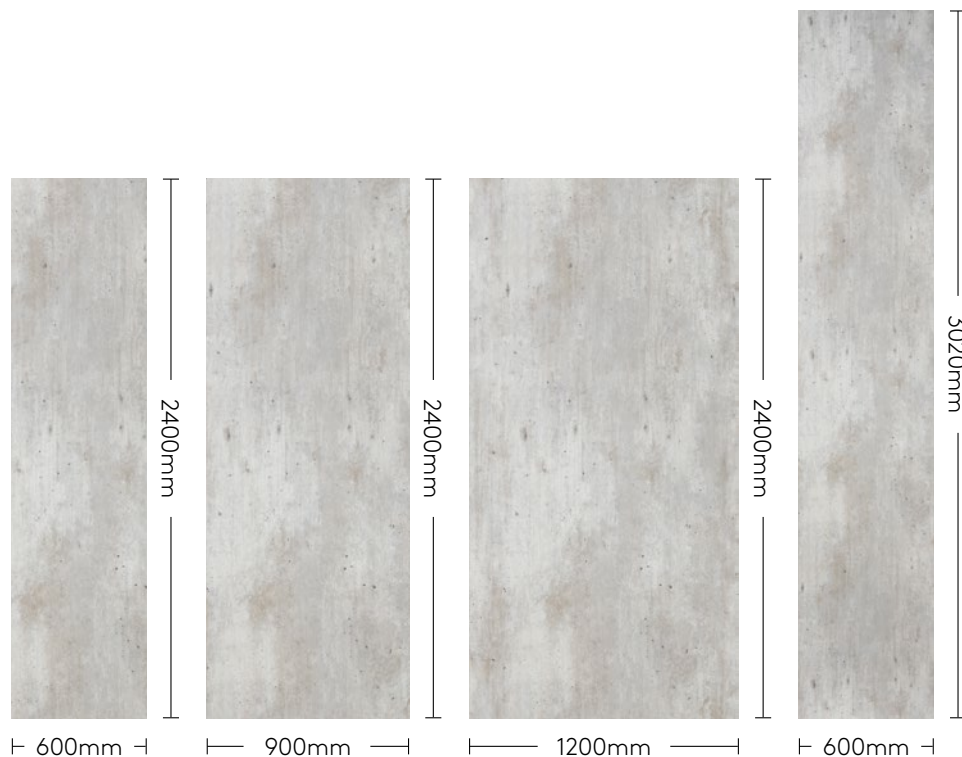

Designed and manufactured in Norway since 1952, creating instant transformations of walls within hours. The system is approved under stringent SINTEF wet room standards in Scandinavia.

High pressure laminate with a 100 % watertight surface

## Panel size options

With 2400mm high and 600mm wide wall panels, you can easily cover the wall from floor to ceiling. Some of our panels are also available in 900mm wide with a tongue and groove joint and 1200mm wide in square edge only. As a special order, panels in heights of 3020mm are available for rooms with particularly high ceilings. For more information, please contact the office on 01494 771242 or email [sales@fibo.co.uk](mailto:sales@fibo.co.uk).