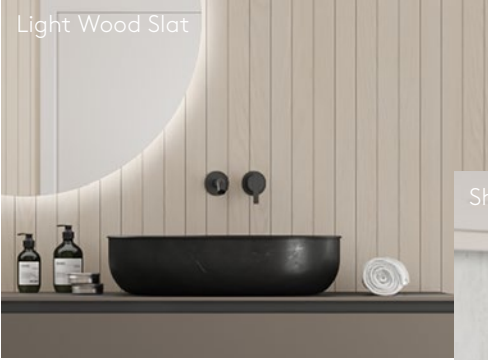

Shabby Chic

Elevating your spaces easily

Create your ideal designed room with our waterproof wall system. Our stunning designs allow you to create the perfect mood from a selection of colours and finishes including marbles, stones and woods in tile and plain panel patterns.

Light Wood Slat