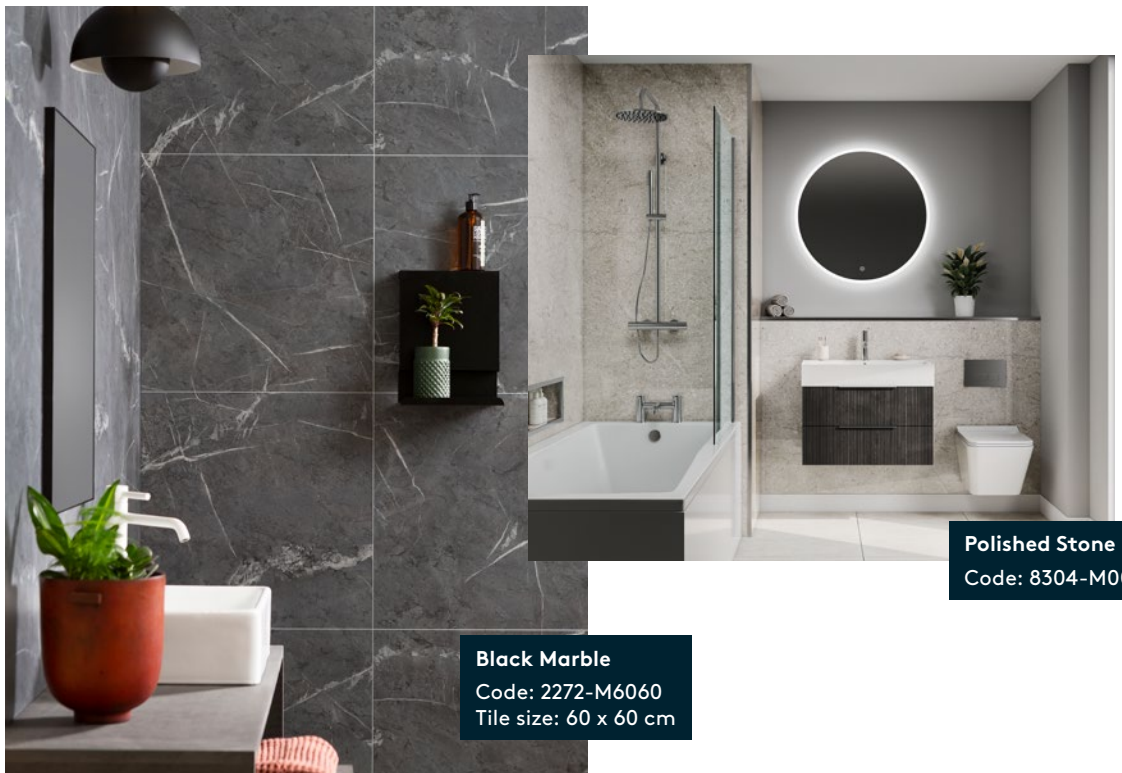

Polished Stone
Code: 8304-M00

Black Marble
Code: 2272-M6060
Tile size: 60 x 60 cm