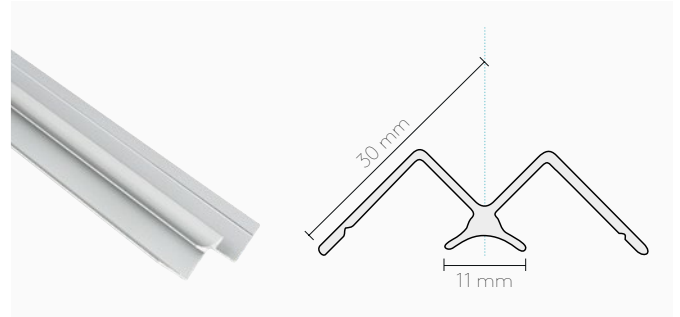

Internal corner profile

☐ WP110-INT ☐ AAINT ☒ CHR-INT