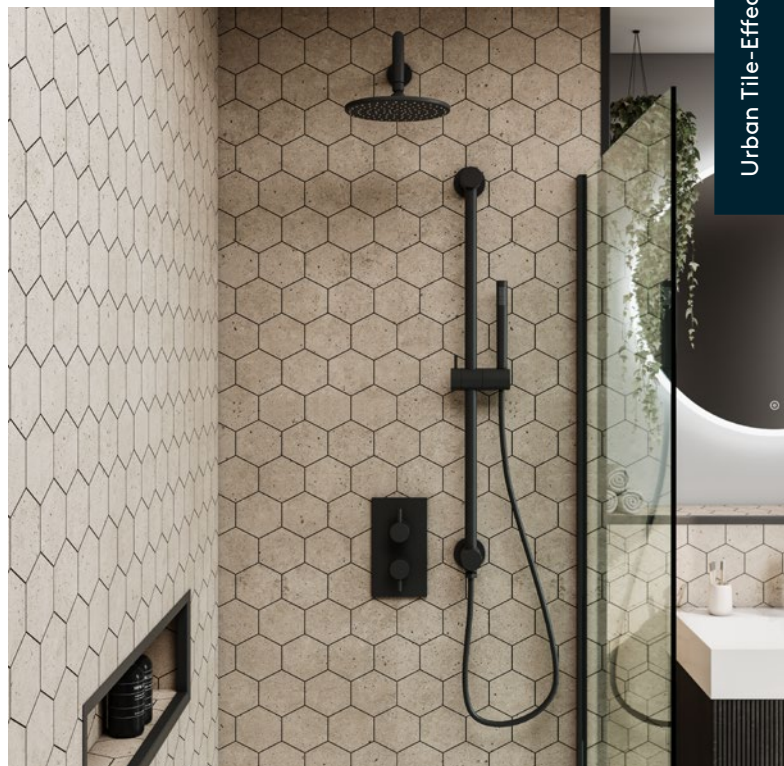

Modern, bold and stylish

Our Urban collection is both modern and stylish. With neat geometric designs such as the Stacked Subway, it is inspired by patterns and shapes found in urban city environments.

The trendy Metro Brick is now available with a splash of colour as well as the ever-popular white and grey shades. For a bolder statement in the bathroom, why not choose one of our Hexagonal designs now available in stunning Rough Cement. For a smart way to transform your walls, why not try the classic Herringbone or our new Chevron designs?

Scan the QR code to visit our website and find out more about the Urban Tile-Effect Collection.