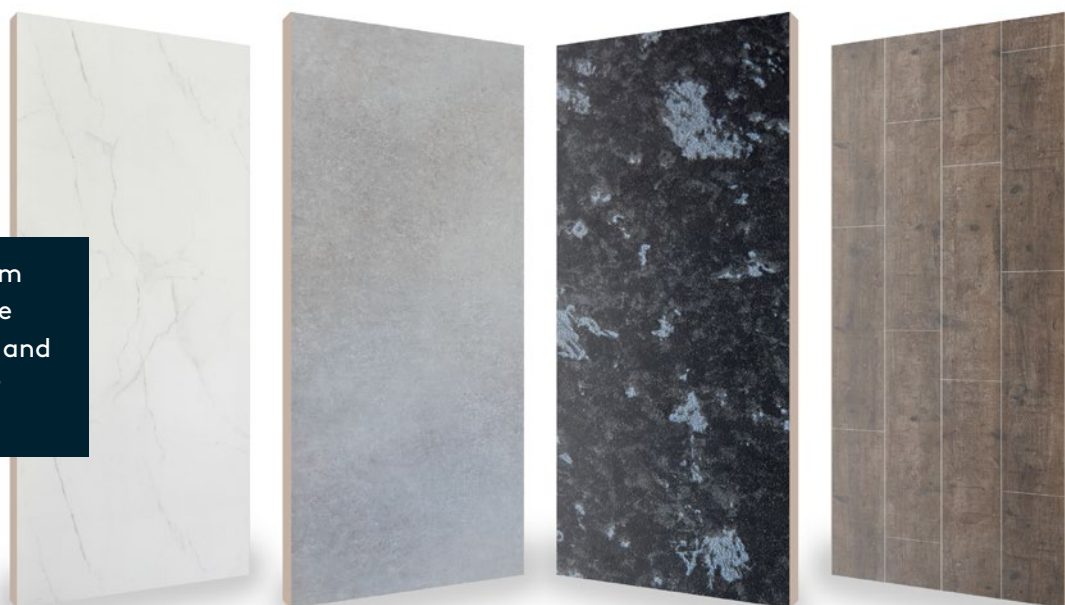

When installing, Fibo panels:

- ✓ Can be easily cut and adapted to your walls, without the mess
- ✓ Can be screwed directly into wooden or metal stud walls, meaning you have no need for backing boards or chipboard
- ✓ Can be glued onto existing wall surfaces, such as tiles or concrete with Fibo adhesive.
- ✓ Dry quickly, making them fast to fit
- ✓ Are durable, as they don't crack during transport, installing or with house movement overtime.

Design your bathroom from our range of tile and non-tile decors, and match it up with our selection of profiles.